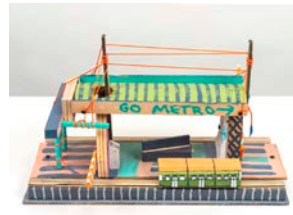

THE RENDON GALLERY

EXHIBITION CATALOG

The Breakfast Joint
15”h x 12”w x 13”d
Mixed Media
2020

The School
15”h x 21”w x 12”d
Mixed Media
2020

The People Mover
12”h x 24”w x 6”d
Mixed Media
2020

The Metro
11”h x 18”w x 10”d
Mixed Media
2020