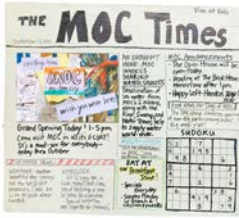

The Pink (Not White) House
11”h x 16”w x 9”d
Mixed Media
2020

Bricking
18”h x 20”w
Mixed Media
2019

The Newspaper
11" h x 16" w x 9" d
Mixed Media
Edition of 3
2021

MOC Catalog
2020

MOC T-Shirts
S/M/L/XL
2021